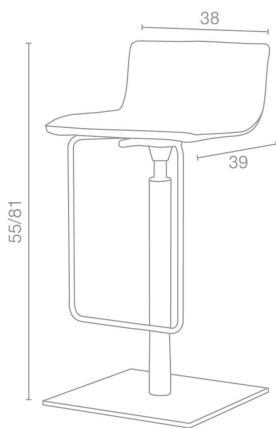

All Medical&Beauty products are available in a wide choice of colours at no extra cost!