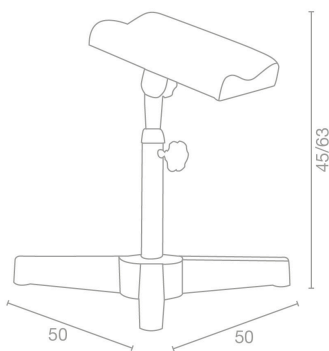

All Medical&Beauty products are available in a wide choice of colours at no extra cost!