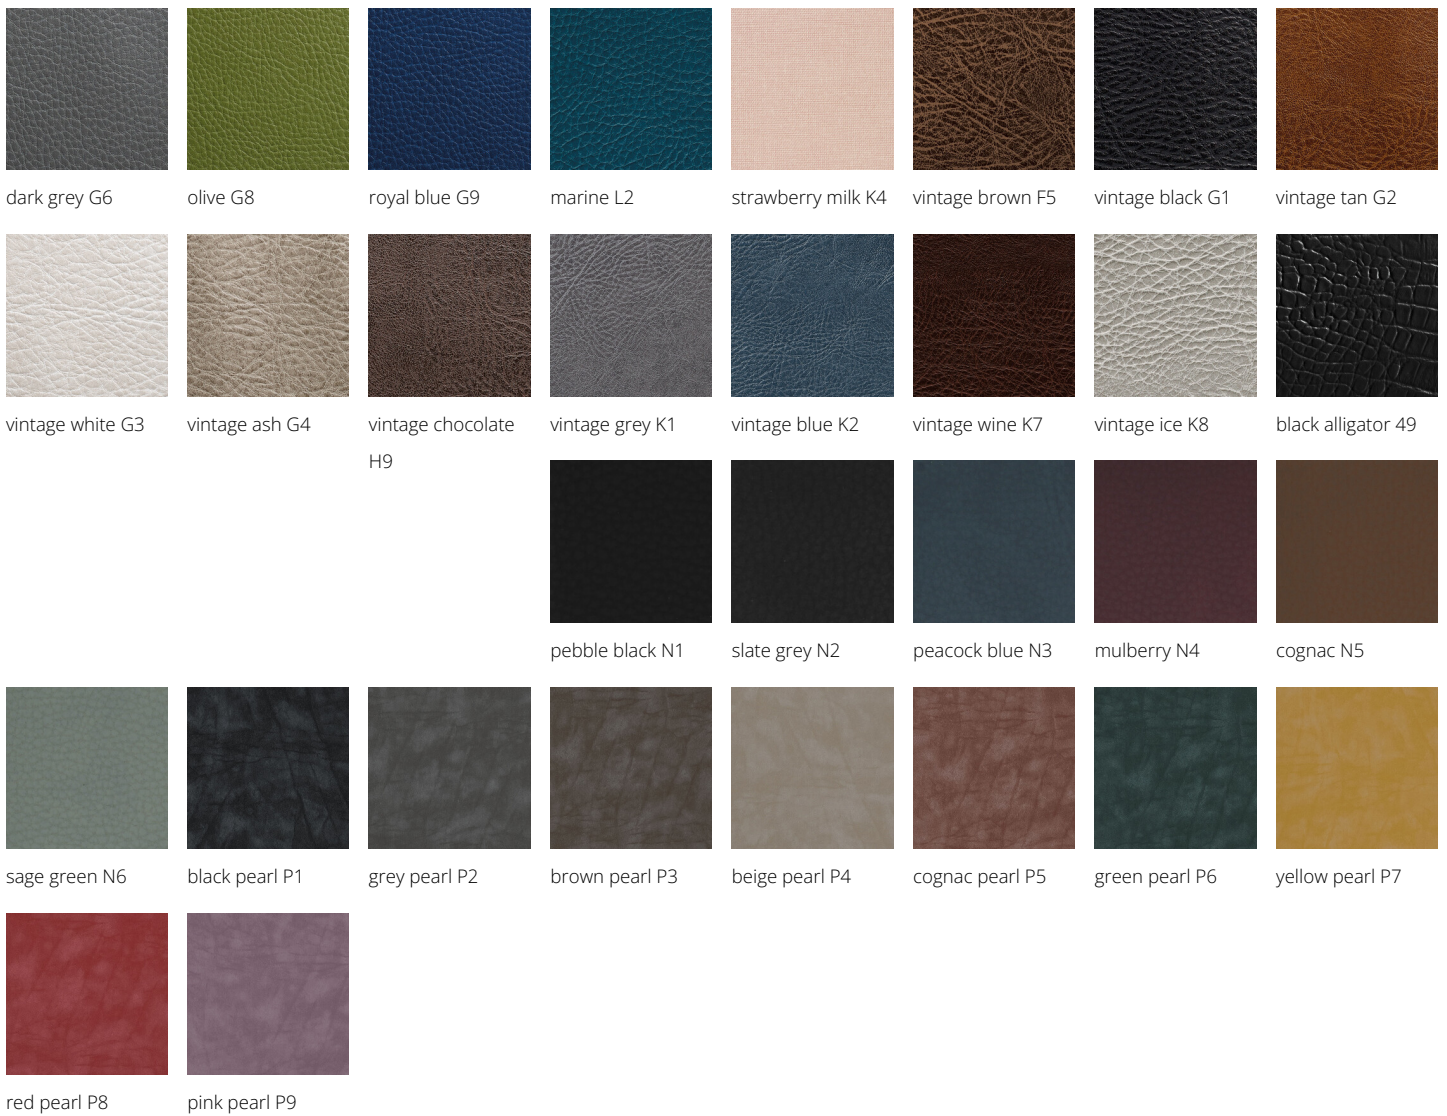

champagne 10

black coffee 59

hot chocolate 60

milk 61

tea 62

cappuccino 63

espresso 64

light grey G5