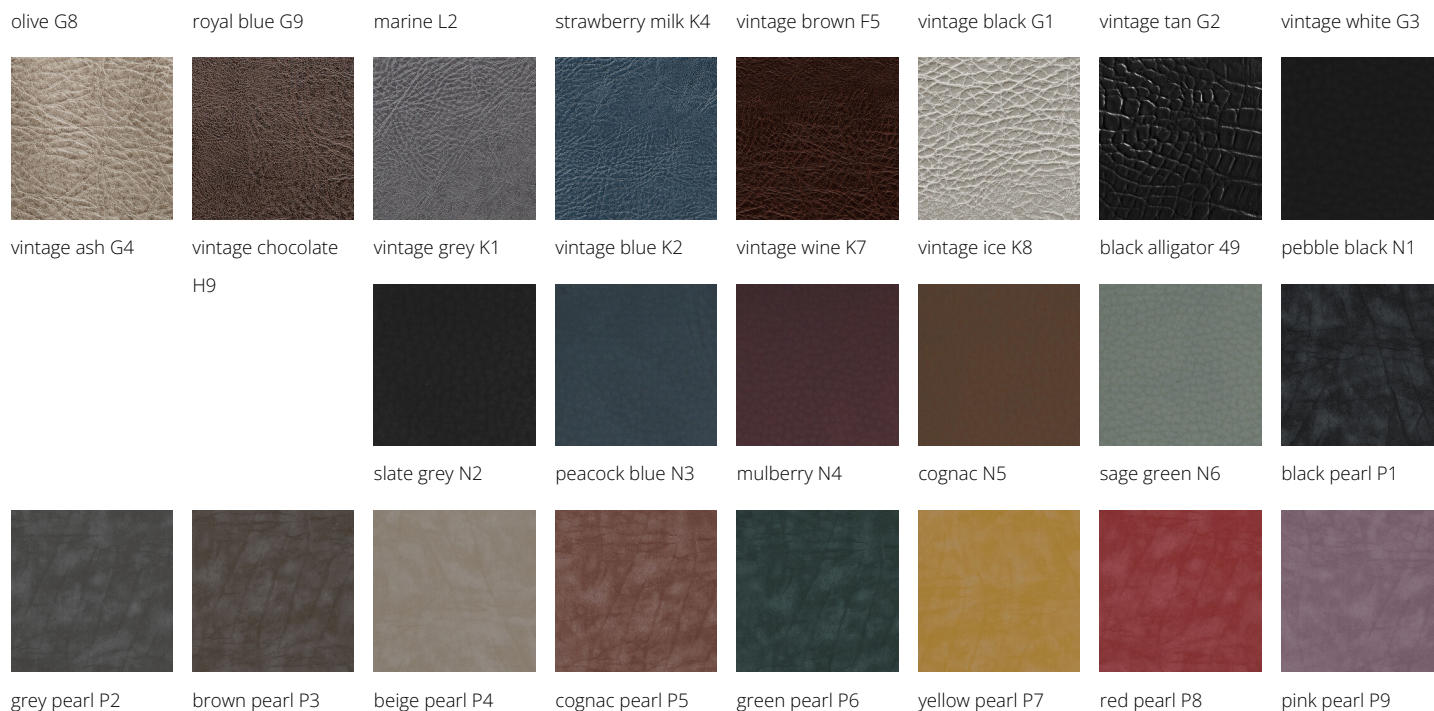

black coffee 59

hot chocolate 60

milk 61

tea 62

cappuccino 63

espresso 64

light grey G5

dark grey G6