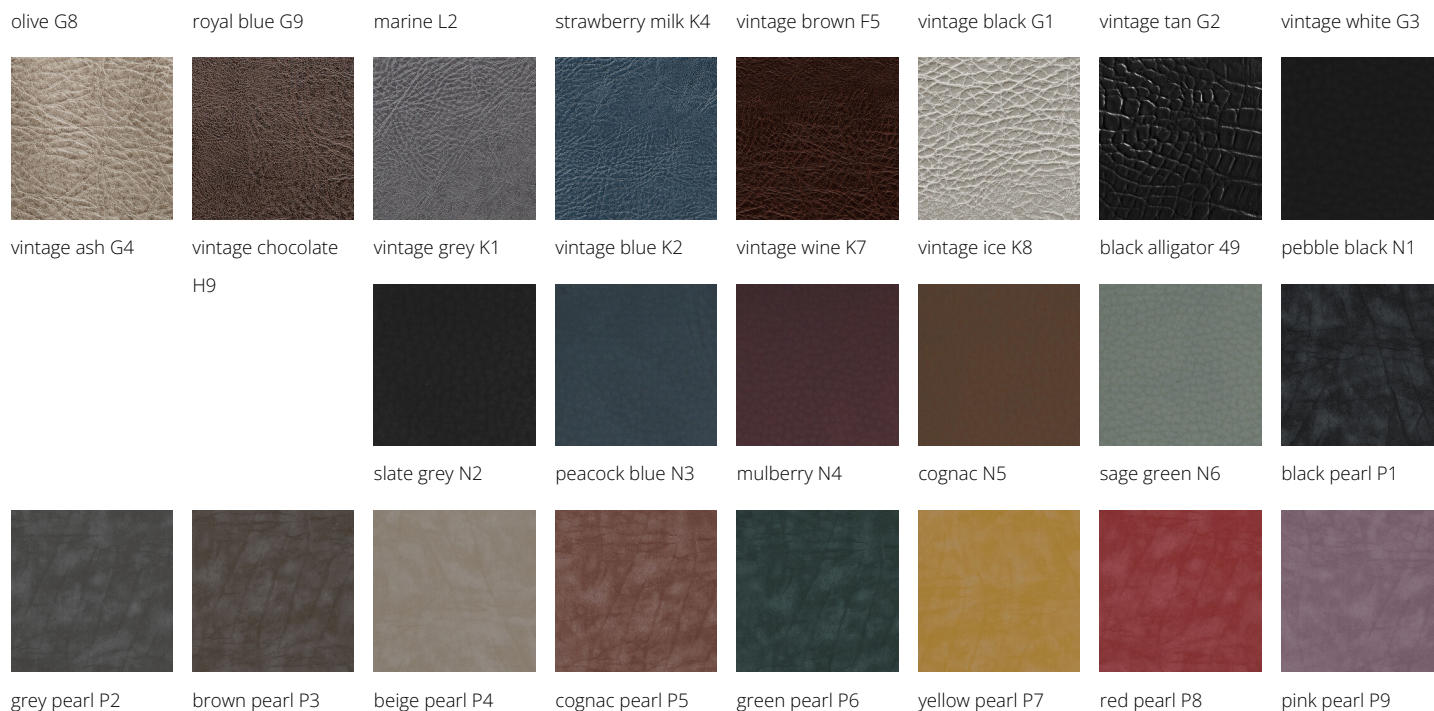

Via Lazzaretti 12 - 42122 - Reggio Emilia - Italy
Salon Ambience Italia - +39 0522 276740
International Sales - +39 0522 276755
Numero verde - 800 144552
Fax - +39 0522 276767
E-mail: info@salonambience.com

<https://www.facebook.com/salonambiencegroup>
<https://www.instagram.com/salonambiencegroup/>
<https://www.youtube.com/channel/UCqTdWM-4_65Tr0Jul82kSCQ>