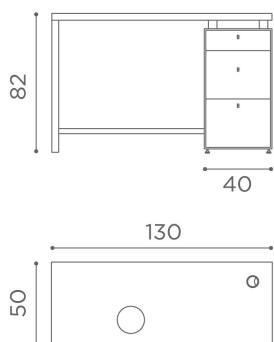

IN PHOTO: MB/MT015

Le immagini sono fornite al solo scopo illustrativo e non costituiscono elemento contrattuale

Logic: Manicure station for beauty centre

Large manicure table in white ash melamine, characterised by the thick, squared work surface with holes for wires. The two side cabinets are fitted with a small drawer and two larger drawers, and are connected to the top with chromed columns. An extractor fan is found in the centre of the work surface.

Table in white ash melamine

Work surface with holes for cables