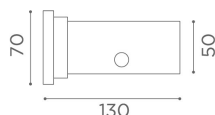

IN PHOTO: MB/MT120

Le immagini sono fornite al solo scopo illustrativo e non costituiscono elemento contrattuale

Allure: Manicure station for beauty centre

The modern, minimal Allure manicure table combines a clean white ash melamine structure with an illuminated side panel that also has two glass shelves for products, offering style and functionality in a single product.