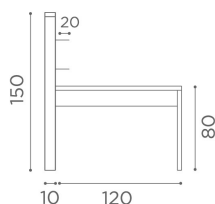

IN PHOTO: MB/MT120

Le immagini sono fornite al solo scopo illustrativo e non costituiscono elemento contrattuale

Allure: Manicure station for beauty centre

The modern, minimal Allure manicure table combines a clean white ash melamine structure with an illuminated side panel that also has two glass shelves for products, offering style and functionality in a single product.

MATERIALS

White ash melamine structure
Illuminated side panels
2 glass shelves