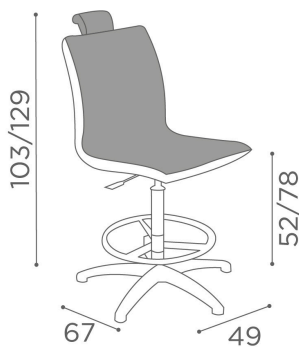

Marilyn: Chair for beauty centre

Beauty chair with a minimalist design. Boasting an ergonomic seat and backrest constructed from a single piece, the Marilyn also includes gas lever and aluminium five-star base.

ARTICOLI

MB/P9 with headrest
MB/P8

MATERIALS

Unibody plywood structure, upholstered in Skai.
Adjustable headrest.

IN PHOTO: MB/P9 - COLOUR A E B: MANGO 53

Le immagini sono fornite al solo scopo illustrativo e non costituiscono elemento contrattuale