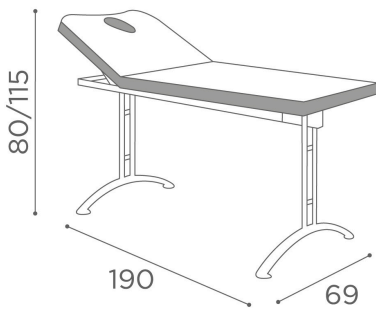

Professional: Bed for beauty centre

Massage bed with a linear and comfortable design, with the structure in painted metal, and the bed itself upholstered in soft skai. The bed has one joint that allows different positions to be obtained, along with a backrest with a hole for the face, and closing pad.

ARTICOLI

MB/L9

MATERIALS

Painted metal structure
 Padded, skai covered work surface
 Hole for face integrated into backrest

IN PHOTO: MB/L9 - COLOUR A: MILK 61/ B: MANGO 53

Le immagini sono fornite al solo scopo illustrativo e non costituiscono elemento contrattuale