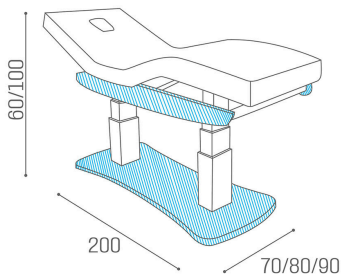

Evolution: Bed for beauty centre

Evolution is the new professional electric treatment bed by Medical and Beauty, designed to elevate every facial and body treatment with comfort, stability, and total customization.

Equipped with electric height adjustment and a three-joint mattress controlled via a hand switch, it allows operators to easily find the ideal position for both practitioner and client. The two-column structure ensures maximum stability even during massages and aesthetic treatments, while the high-density memory foam mattress with a face hole and closure pad guarantees superior ergonomics and comfort. An optional paper roll holder adds even more convenience during treatments.

The mattress upholstery and lifting columns can be customized with a wide range of finishes at no extra cost, as can the footrest and decorative side panels, available in six different finishes. The mattress is available in widths of 70, 80, or 90 cm to suit every professional requirement.

Made in Italy design, advanced technology, and compositional freedom for a treatment bed that enhances any space.

ARTICOLI

MB/L27 Evolution, professional bed, 70 cm wide

MB/L28 Evolution, professional bed, 80 cm wide

MB/L29 Evolution, professional bed, 90 cm wide

MATERIALS

Painted metal structure

Sky covered upholstered cushion

Hole for face integrated into backrest

Electrically-adjustable seat

Details available in the following materials:

All Medical&Beauty products are available in a wide choice of colours at no extra cost!