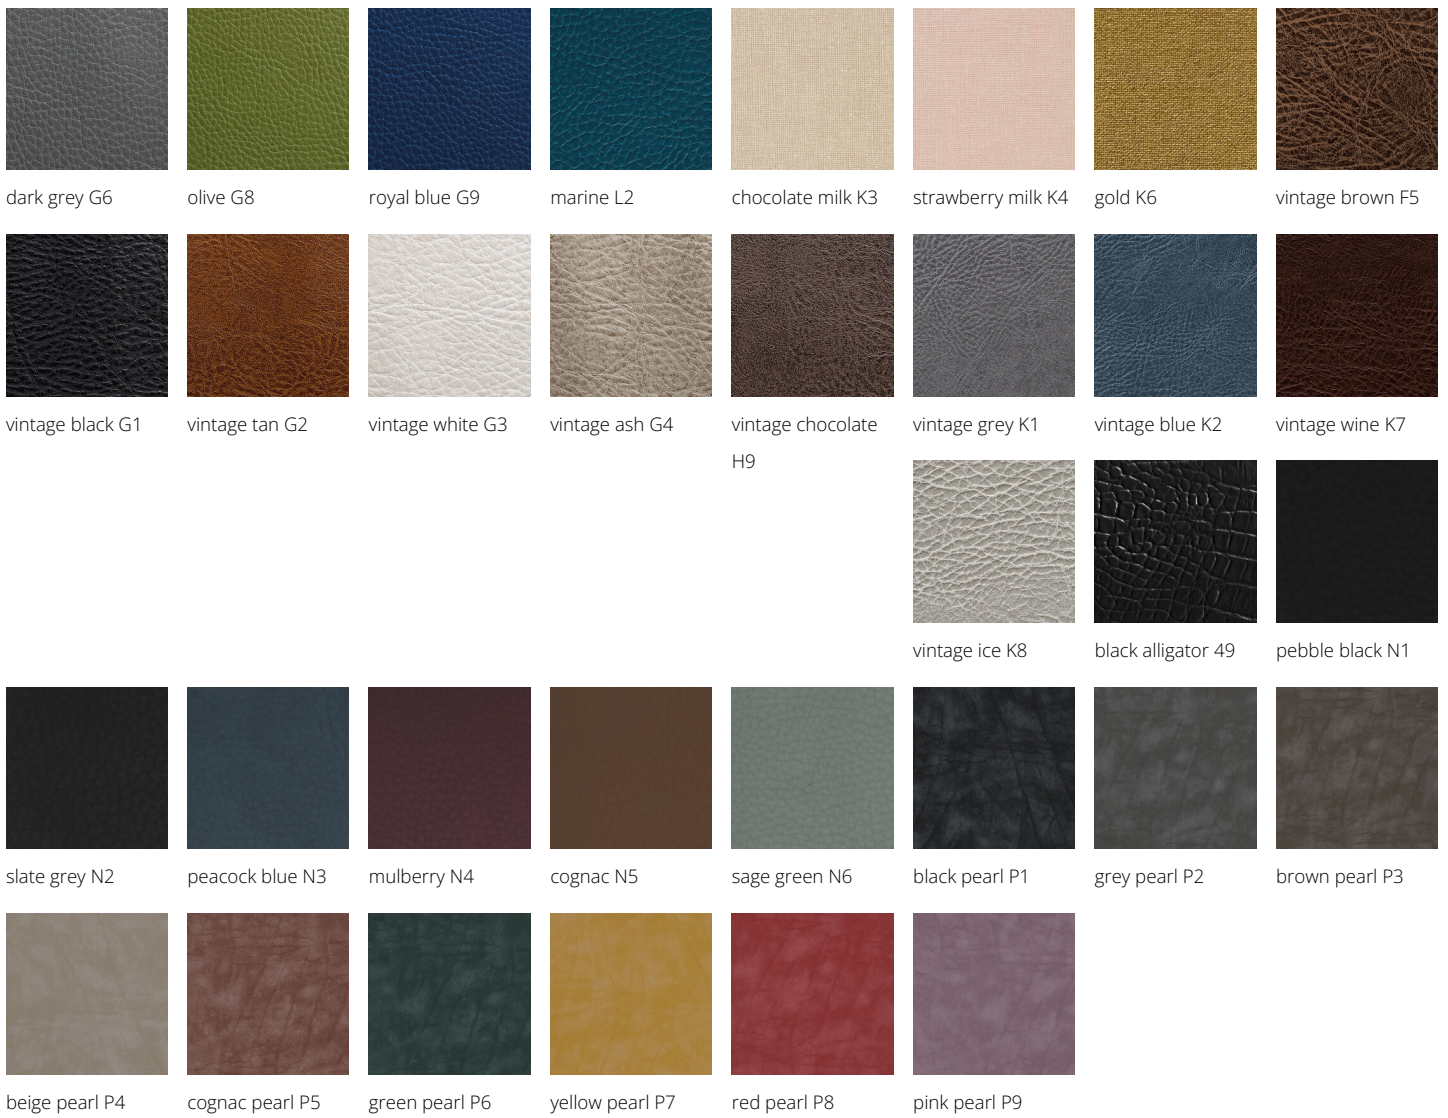

champagne 10

black coffee 59

hot chocolate 60

milk 61

tea 62

cappuccino 63

espresso 64

light grey G5