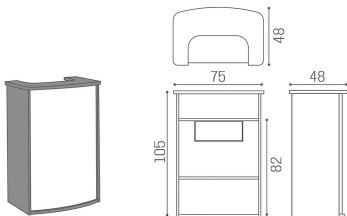

Hi-Pod: Reception desk for hairdresser

This compact reception desk is perfect for small salons wanting to optimize the space. The Impact+ consists of a vintage melamine structure equipped with a work shelf, a drawer and computer compartment for total organization. Furthermore, Impact+ is available with or without upholstered front panel, customizable in a wide choice of colours at no extra cost.

ARTICOLI

RD/350 Hi-Pod reception desk

MATERIALS

Melamine structure with service shelves, predisposition for PC and drawer with key.

Structure and front panel can be customized in the following materials:

IN FOTO: RD/350 - COLORE A: WHITE ASH 06 - COLORE B: OAK 05

Le immagini sono fornite al solo scopo illustrativo e non costituiscono elemento contrattuale

Colours: A ☐ B ☒

All Medical&Beauty products are available in a wide choice of colours at no extra cost!

All Medical&Beauty products are available in a wide choice of colours at no extra cost!