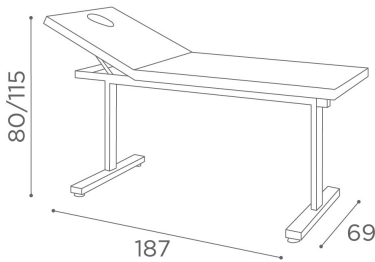

## Elba: Bed for beauty centre

The Elba massage bed offers great comfort thanks to its padded surface, and has a single joint for a movable backrest (containing a hole for the face and closing pad), with the painted structure giving maximum support, at a fantastic price! The Elba is available in a choice of Skai Colours at no extra cost.

### ARTICOLI

**MB/L14**

### MATERIALS

Painted metal structure  
 Padded, skai covered work surface  
 Hole for face integrated into backrest

IN PHOTO: MB/L14 - COLOUR: VINTAGE GREY K1

*Le immagini sono fornite al solo scopo illustrativo e non costituiscono elemento contrattuale*