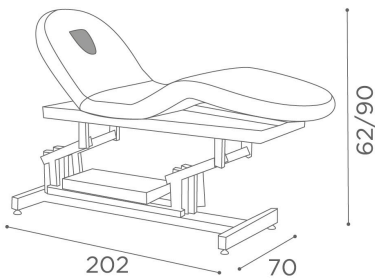

Colours: A ☐ B ☒

All Medical&Beauty products are available in a wide choice of colours at no extra cost!

All Medical&Beauty products are available in a wide choice of colours at no extra cost!