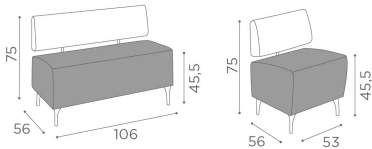

Opale: Waiting area for hairdresser

The Opale waiting seat consist of a two-seater sofa and a one-seater chair boasting soft lines and a modern design. The upholstered seat and back are available in a wide choice of colors at no additional cost.

ARTICOLI

SH/954 1 seater waiting seat

SH/955 2 seater waiting sofa

MATERIALS

Internal structure in wood and foam

Skai® upholstery

Formed, chromed metal feet

Le immagini sono fornite al solo scopo illustrativo e non costituiscono elemento contrattuale