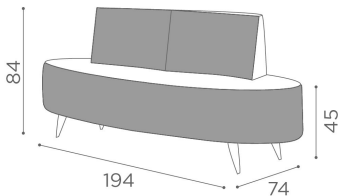

Le immagini sono fornite al solo scopo illustrativo e non costituiscono elemento contrattuale

B-Side: Waiting area for hairdresser

The B-Side double-seater waiting sofa adds to the possibilities in the salon reception area. The thickly padded seat has an elliptical form, with four aluminium feet supporting the product. This sofa is available in two different versions; one with a traditionally padded back, allowing for two people to sit facing the same direction, and better suited to be placed against a wall, and the other with the backrest shaped so that the two people face in opposite directions, therefore better suited to a more central position in the salon.

ARTICOLI

SH/993 2 seater waiting sofa ("C" shape)
SH/994 2 seater waiting sofa ("S" shape)

MATERIALS

Internal structure in wood and foam
Skai® upholstery
Formed, chromed metal feet

All Medical&Beauty products are available in a wide choice of colours at no extra cost!