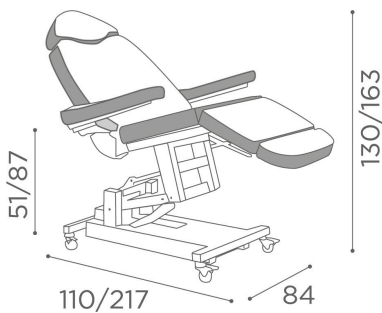

Colours: A ☐ B ☒

All Medical&Beauty products are available in a wide choice of colours at no extra cost!

All Medical&Beauty products are available in a wide choice of colours at no extra cost!