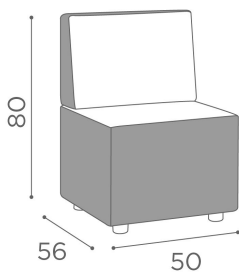

Elle: Waiting area for hairdresser

Modular and versatile, with an essential and squared design, with padded and comfortable seat and backrest, the Elle waiting seat is the ultimate solution for your waiting area. Also available with bracket for hood dryer.

ARTICOLI

RC/121 Elle

RC/121-5 Elle with bracket for hood dryer

Le immagini sono fornite al solo scopo illustrativo e non costituiscono elemento contrattuale

All Medical&Beauty products are available in a wide choice of colours at no extra cost!

10.jpeg