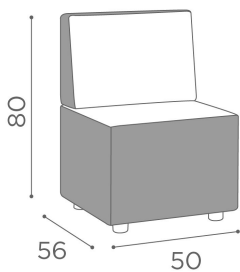

Elle: Waiting area for hairdresser

Modular and versatile, with an essential and squared design, with padded and comfortable seat and backrest, the Elle waiting seat is the ultimate solution for your waiting area. Also available with bracket for hood dryer.

ARTICOLI

RC/121 Elle
RC/121-5 Elle with bracket for hood dryer

Le immagini sono fornite al solo scopo illustrativo e non costituiscono elemento contrattuale

All Medical&Beauty products are available in a wide choice of colours at no extra cost!