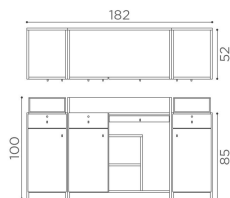

IN FOTO: RD/281

Le immagini sono fornite al solo scopo illustrativo e non costituiscono elemento contrattuale

Romance: Reception desk for hairdresser

The Romance reception desk is practical, functional and enhances your salon design at the same time. The elegant and refined shape, together with the simple and minimal style, will amaze your customers from the entrance. The structure, in white ash melamine, offers ample workspace and is equipped with shelves, cupboards and drawers, so that you will no longer have problems with space. Moreover Romance is modular: add to the central body one or two side cabinets, with extra storage space and a glass display for products. Tidying up and organizing space has never been so easy!

ARTICOLI

RD/280 reception desk with white ash structure

RD/281 reception desk with white ash structure and side cabinet

RD/282 reception desk with white ash structure and two side cabinet

MATERIALS

White ash melamine structure

With shelves and drawer with key

Tempered glass display