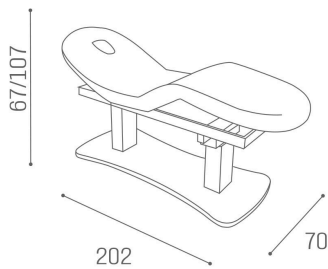

COLOURS A ○ B ●

Colours: A ○ B ●

All Medical&Beauty products are available in a wide choice of colours at no extra cost!

All Medical&Beauty products are available in a wide choice of colours at no extra cost!