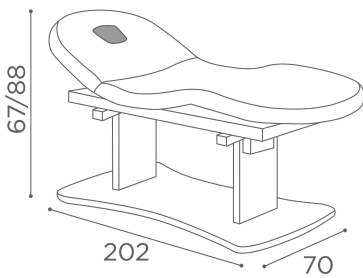

Colours: A ☐ B ☒

All Medical&Beauty products are available in a wide choice of colours at no extra cost!

All Medical&Beauty products are available in a wide choice of colours at no extra cost!