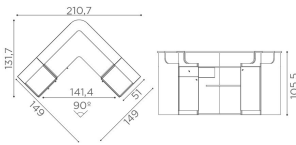

IN FOTO: RD/264 - COLORE: VINTAGE BROWN F5
Le immagini sono fornite al solo scopo illustrativo e non costituiscono elemento contrattuale

Smart: Reception desk for hairdresser

The Smart choice for the reception area has arrived! This stylish reception desk in white ash melamine commands attention upon entering the salon, with an upholstered front panel (available in a wide choice of colours) that curves at a 90° angle, allowing for the desk to be positioned in different ways, while still being compact enough to create extra space in the reception area. LED lighting beautifully accentuates the form of the upholstered front panel, while also adding importance to the reception desk. The Smart is also available with side display cabinets and side storage cabinets (also available separately).