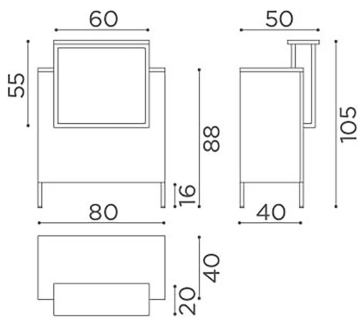

All Medical&Beauty products are available in a wide choice of colours at no extra cost!