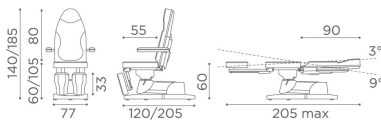

Podolux: Pedicure chair for beauty centre

Expertise and technology come together to create an innovative and multifunctional solution for your beauty centre. The Podolux electric treatment chair is powered by three motors for the electric adjustment of the seat and backrest, as well as the height of the entire structure, ensuring maximum comfort for both the customer and the operator. The adjustment can be operated by pedal or remote control. Furthermore, it boasts adjustable leg rest and the armrests are fully foldable. The Podolux is available in a wide choice of Skai® Colours, either one or two-tone, at no extra cost.

ARTICOLI

MB/P30

MATERIALS

Thick, padded plywood structure, upholstered in Skai, attached to a painted grey metal frame.

IN PHOTO: MB/P30 - COLOUR: VINTAGE WHITE G3
Le immagini sono fornite al solo scopo illustrativo e non costituiscono elemento contrattuale

Colore: ☐

All Medical&Beauty products are available in a wide choice of colours at no extra cost!

All Medical&Beauty products are available in a wide choice of colours at no extra cost!